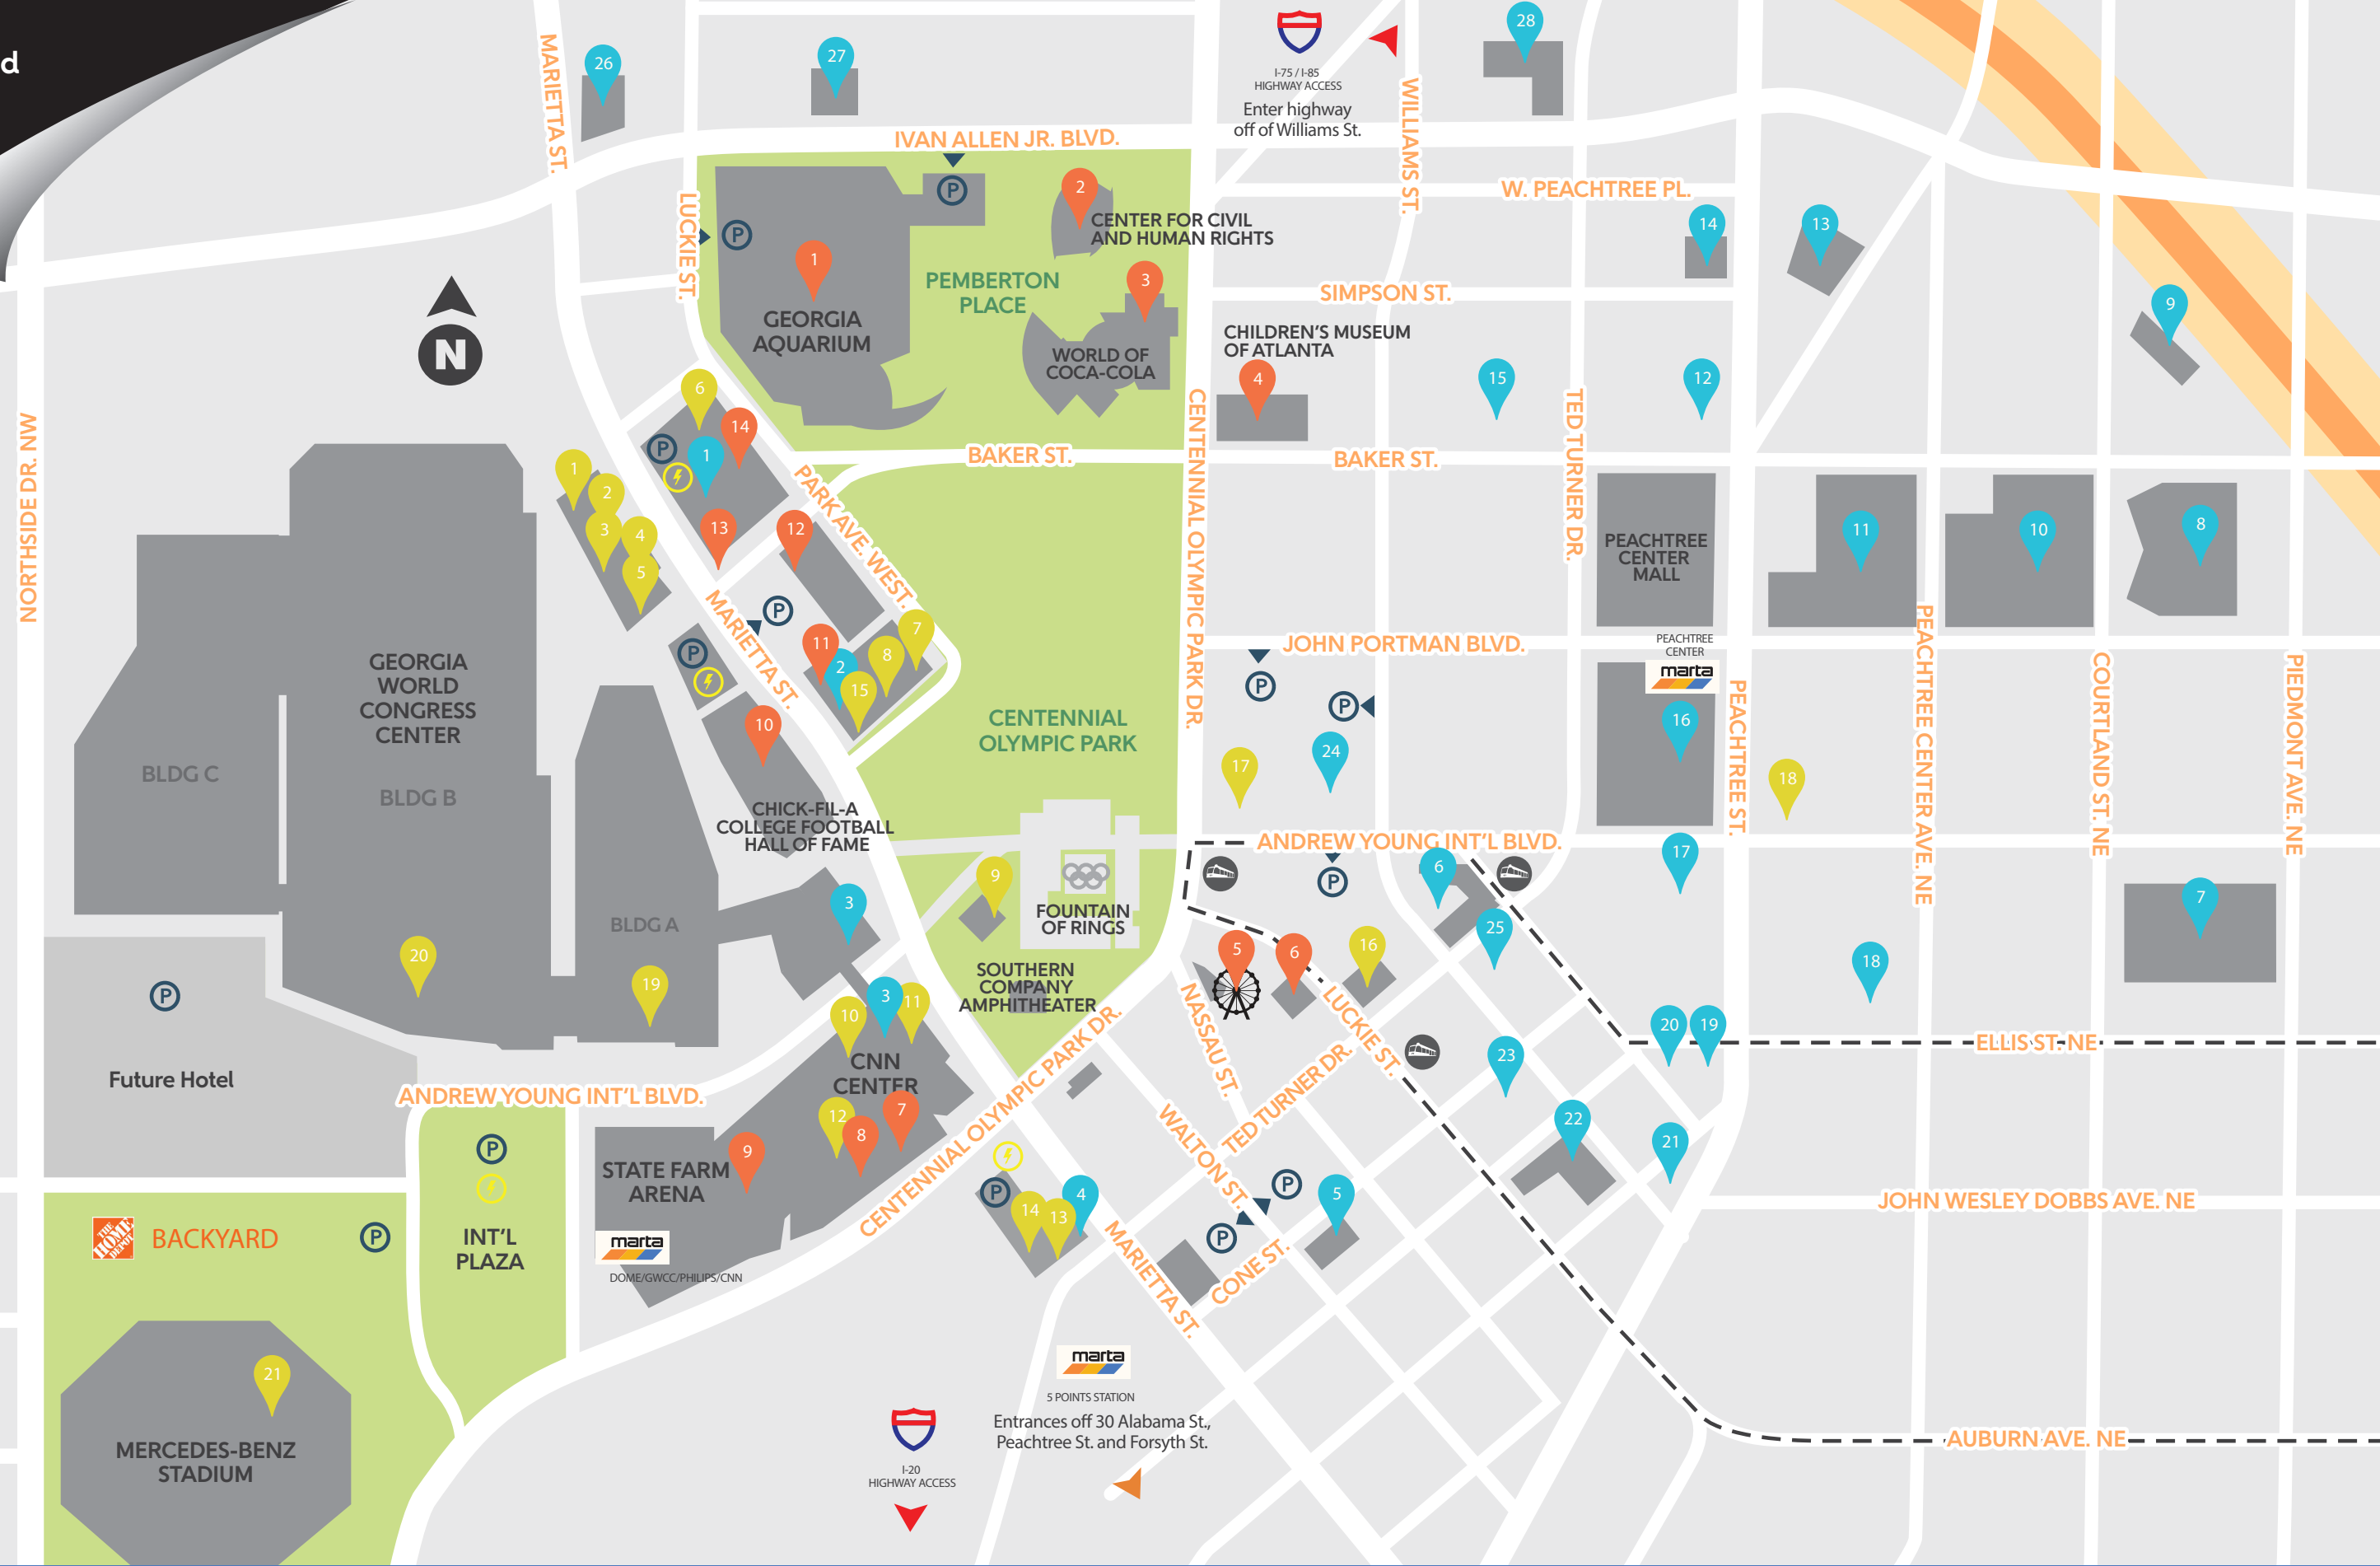

View Locations and Campus Map on the other side

DOWNTOWN MAP LEGEND:

-  Parking
-  EV Charging Station
-  Atlanta Streetcar Stop

To learn more and see our event calendar, visit: gwcca.org/gwcc

Food and lounges

- 1 Der Biergarten
- 2 Twin Smokers BBQ
- 3 Waffle House
- 4 Max's Coal Oven Pizzeria
- 5 STATS Brewpub
- 6 Johnny Rockets
- 7 Kwan's Deli & Korean Kitchen
- 8 Ruth's Chris Steak House
- 9 Googie Burger
- 10 Latitudes Bistro & Lounge (Omni Hotel)
- 11 Prime Meridian (Omni Hotel)
- 12 CNN Center Food Court
- 13 SkyLounge at the Glenn
- 14 Glenn's Kitchen
- 15 Starbucks
- 16 Ted's Montana Grill
- 17 Waffle House
- 18 Hardrock Café
- 19 Southern Roots Café
- 20 Social Table
- 21 Molly B's

Attractions & Retail

- 1 Georgia Aquarium
- 2 Center for Civil and Human Rights
- 3 World of Coca-Cola
- 4 Children's Museum of Atlanta
- 5 SkyView Atlanta Ferris Wheel
- 6 Tabernacle
- 7 CNN Center
- 8 CNN Studio Tours
- 9 State Farm Arena

- 10 Chick-fil-A College Football Hall of Fame
- 11 Alamo Rent a Car
- 12 Atlanta Souvenirs
- 13 Peachtree Trolley Tours
- 14 Game-X

Hotels

- 1 Hilton Garden Inn
- 2 Embassy Suites
- 3 Omni Atlanta Hotel at CNN Center
- 4 Glenn Hotel
- 5 Home2 Suites
- 6 The American Hotel Atlanta
- 7 Sheraton
- 8 Hilton Atlanta
- 9 Motel 6 Atlanta Downtown
- 10 Atlanta Marriot Marquis
- 11 Hyatt Regency
- 12 Downtown Oasis 2L
- 13 Hyatt Place Downtown
- 14 Inn at the Peachtrees
- 15 Aloft Atlanta Downtown
- 16 Hotel Indigo
- 17 Westin Peachtree Plaza
- 18 Ritz Carlton
- 19 The Ellis
- 20 Courtyard by Marriot
- 21 Residence Inn
- 22 Barclay Hotel
- 23 Holiday Inn Express and Suites
- 24 AC Hotel
- 25 Hampton Inn
- 26 Hyatt House Atlanta
- 27 Springhill Suites
- 28 The W